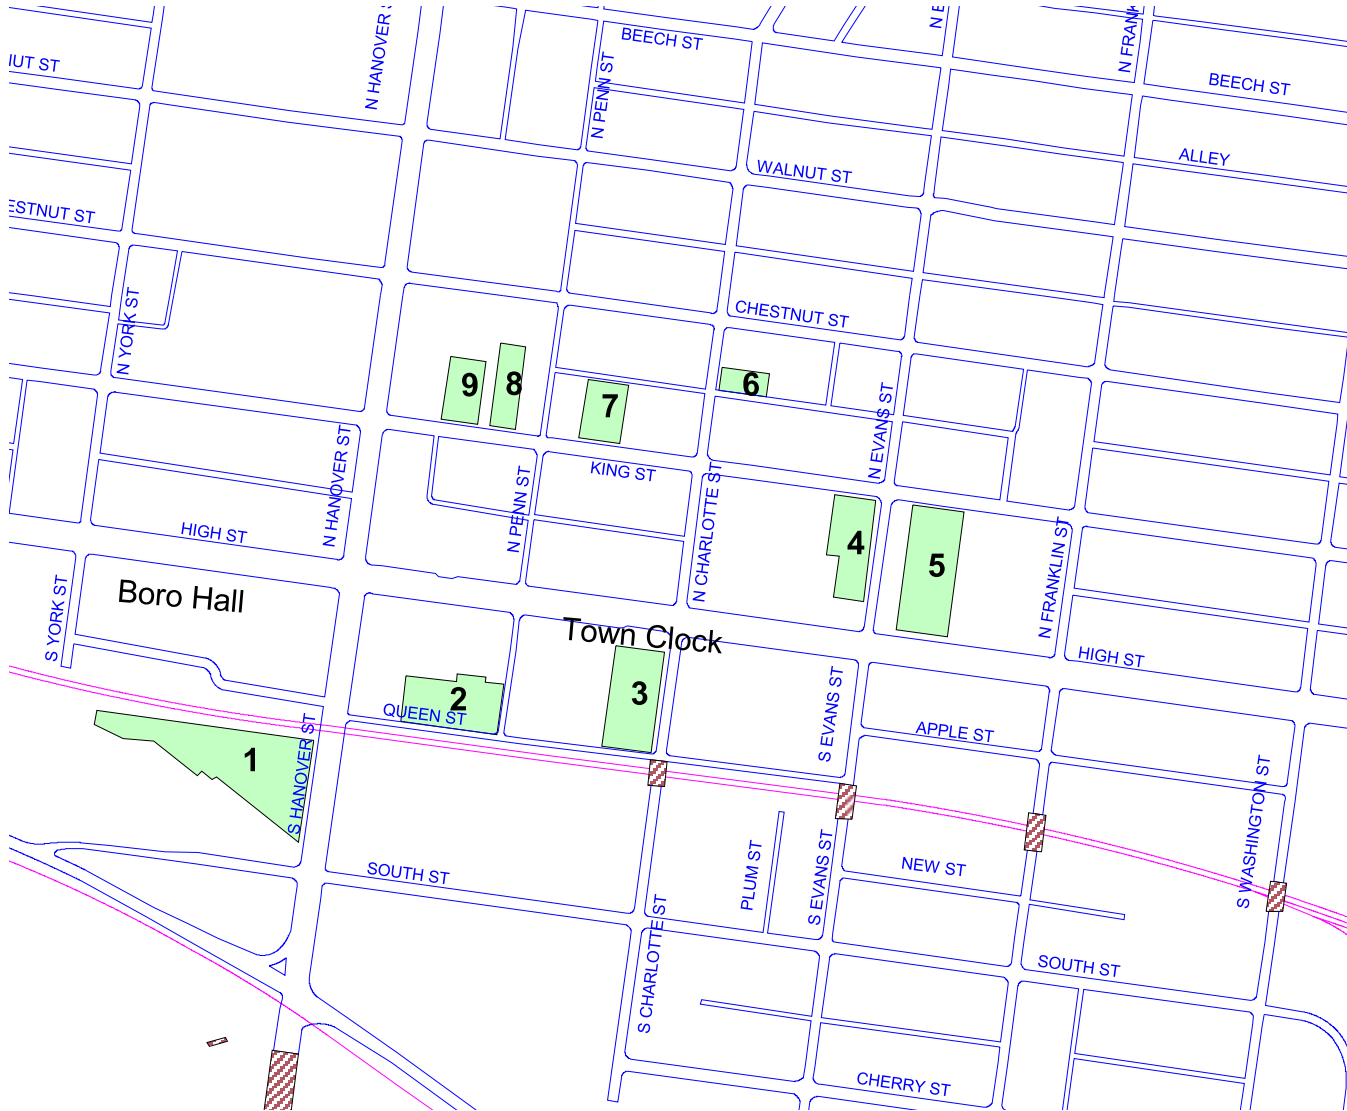

DOWNTOWN POTTSTOWN PUBLIC PARKING LOTS

PARKING LOTS

- 1 READING LOT
- 2 PENN ST LOT
- 3 SHOP & PARK LOT
- 4 EVANS ST LOT
- 5 LESSIG LOT
- 6 BAPTIST LOT
- 7 BOROUGH HALL LOT
- 8 TRINITY LOT
- 9 TRINITY LOT

0 0.4 Miles